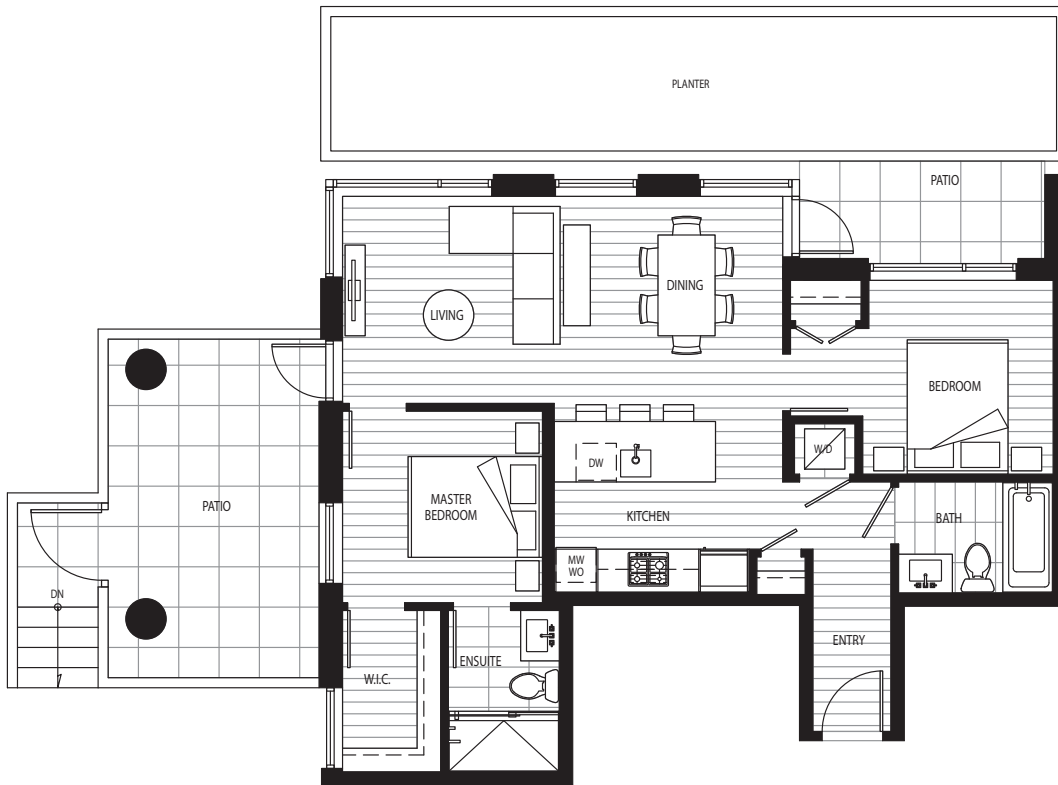

Primrose

On Queen Elizabeth Park

Building A | Unit 101 | Plan A | 2 Bedroom | View NE | 877 sf

GROUND LEVEL NORTH