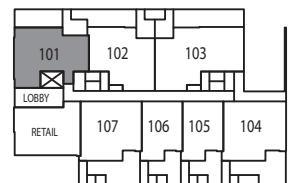

Primrose

On Queen Elizabeth Park

Building A | Unit 101 | Plan A | 2 Bedroom | View NE | 877 sf

GROUND LEVEL NORTH