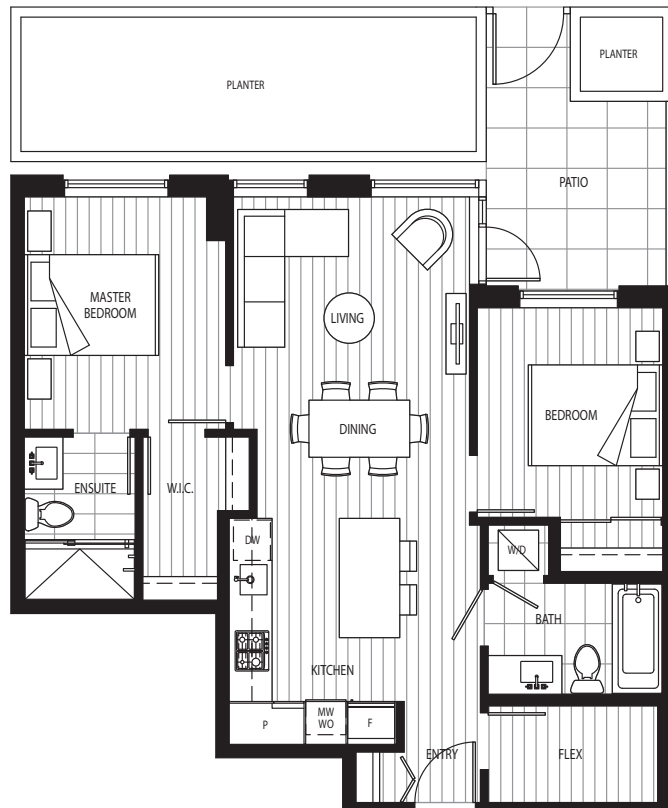

Primrose

On Queen Elizabeth Park

Building A | Unit 102 | Plan B | 2 Bedroom + Flex | View E | 853 sf

GROUND LEVEL NORTH