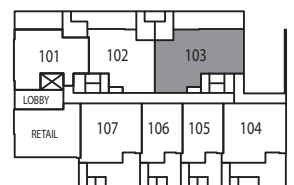

Primrose

On Queen Elizabeth Park

Building A | Unit 103 | Plan C | 3 Bedroom + Flex | View E | 1,093 sf

GROUND LEVEL NORTH