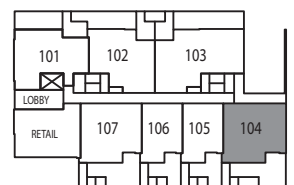

Primrose

On Queen Elizabeth Park

Building A | Unit 104 | Plan E | 2 Bedroom | View SW | 845 sf

GROUND LEVEL

NORTH