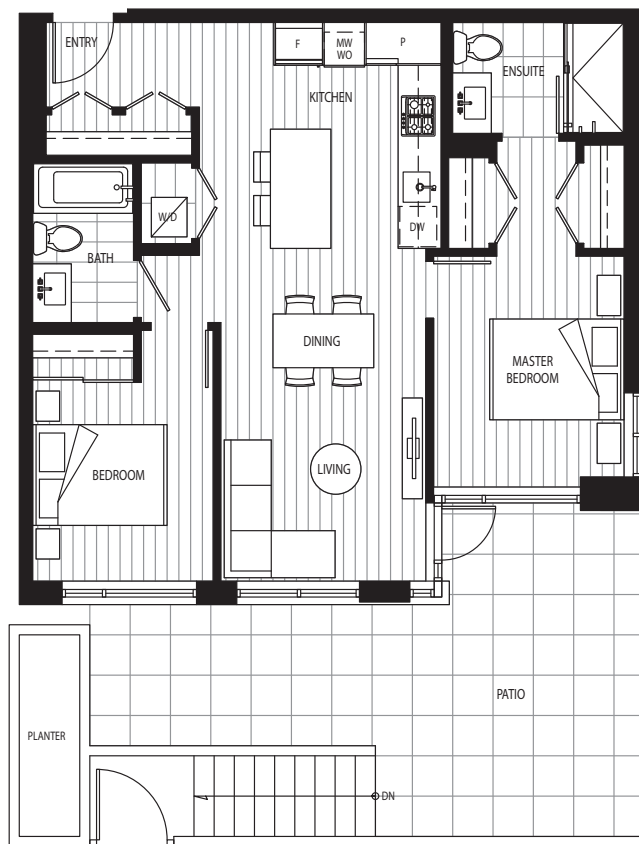

Primrose

On Queen Elizabeth Park

Building A | Unit 104 | Plan E | 2 Bedroom | View SW | 845 sf

GROUND LEVEL

NORTH