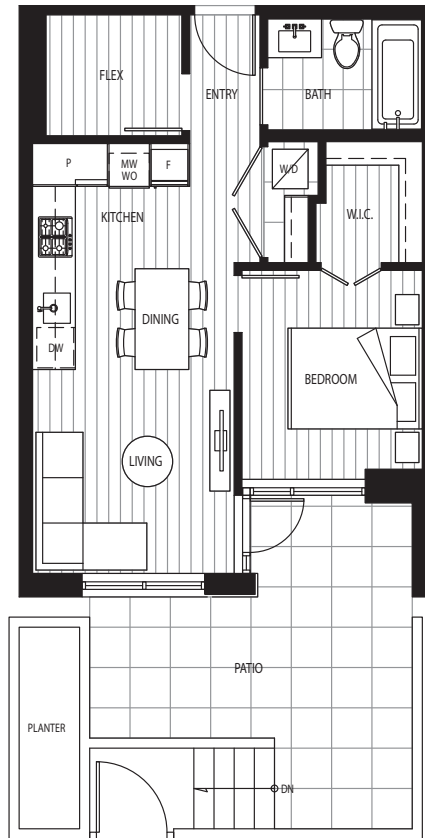

Primrose

On Queen Elizabeth Park

Building A | Unit 105 | Plan D | 1 Bedroom + Flex | View SW | 541 sf

GROUND LEVEL NORTH