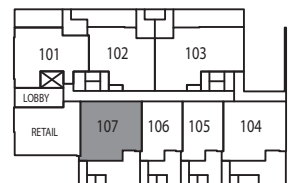

Primrose

On Queen Elizabeth Park

Building A | Unit 107 | Plan E | 2 Bedroom + Flex | View W | 827 sf

GROUND LEVEL NORTH