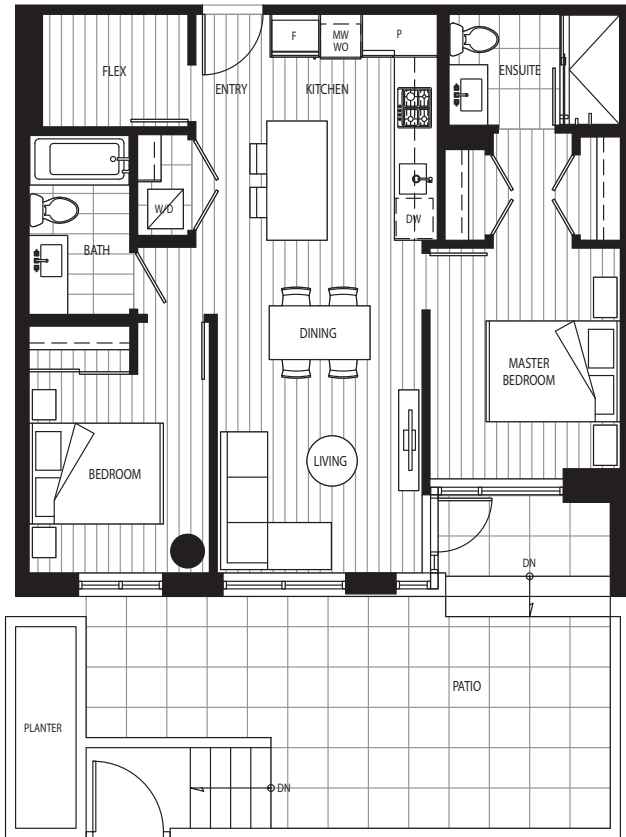

Primrose

On Queen Elizabeth Park

Building A | Unit 107 | Plan E | 2 Bedroom + Flex | View W | 827 sf

GROUND LEVEL NORTH