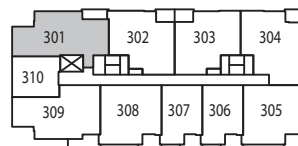

Primrose

On Queen Elizabeth Park

Building A | Unit 301 & 401 | Plan J2 | 2 Bedroom + Flex | View NE | 934 sf

LEVEL 3

LEVEL 4