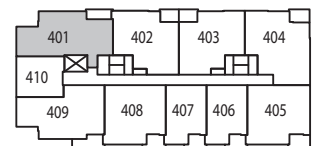

Primrose

On Queen Elizabeth Park

Building A | Unit 301 & 401 | Plan J2 | 2 Bedroom + Flex | View NE | 934 sf

LEVEL 3

LEVEL 4