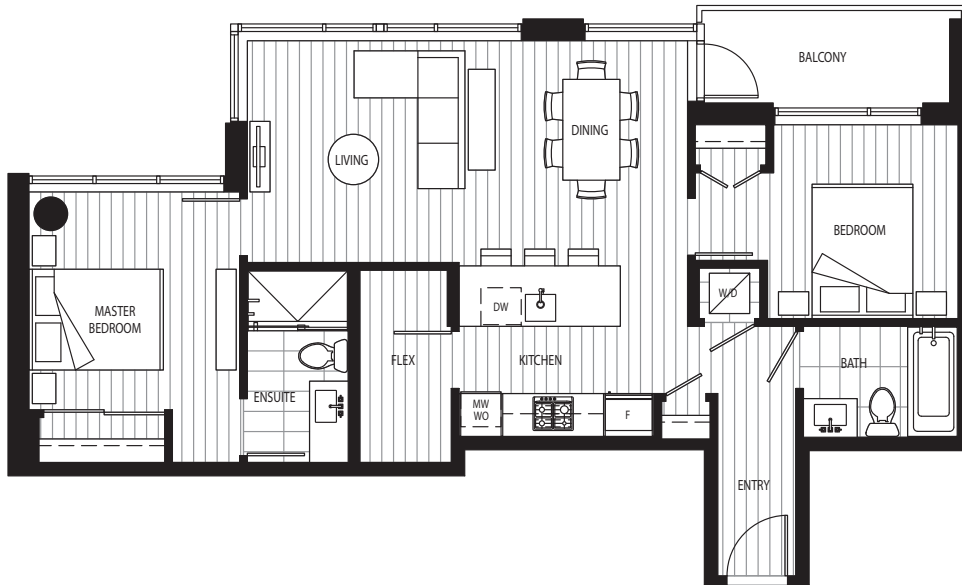

Primrose

On Queen Elizabeth Park

Building A | Unit 301 & 401 | Plan J2 | 2 Bedroom + Flex | View NE | 934 sf

LEVEL 3

LEVEL 4