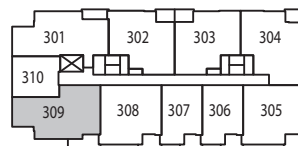

Primrose

On Queen Elizabeth Park

Building A | Unit 309 & 409 | Plan J1 | 2 Bedroom + Flex | View NW | 928 sf

LEVEL 3

LEVEL 4

NORTH