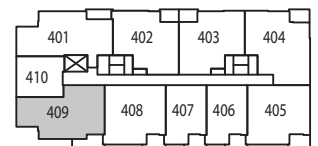

Primrose

On Queen Elizabeth Park

Building A | Unit 309 & 409 | Plan J1 | 2 Bedroom + Flex | View NW | 928 sf

LEVEL 3

LEVEL 4

NORTH