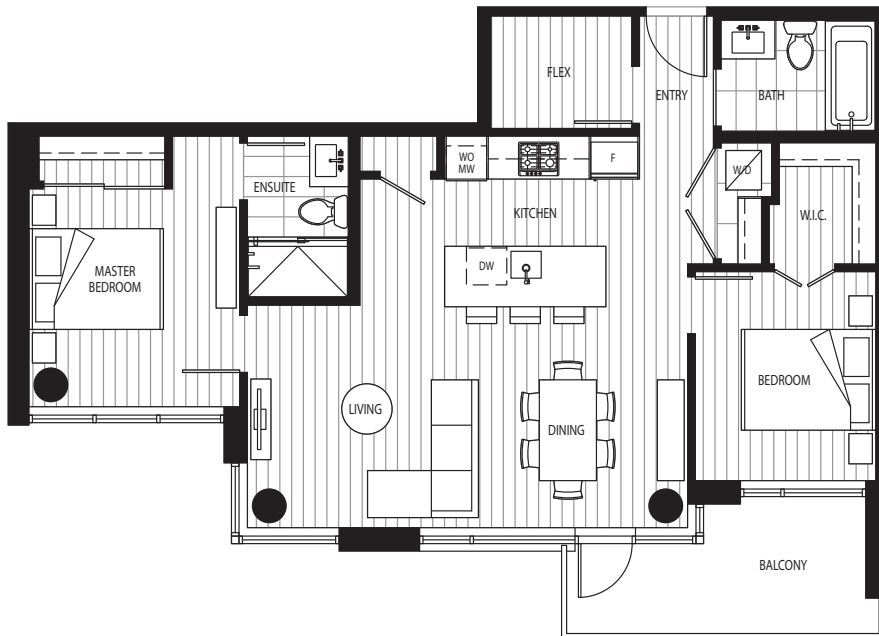

Primrose

On Queen Elizabeth Park

Building A | Unit 309 & 409 | Plan J1 | 2 Bedroom + Flex | View NW | 928 sf

LEVEL 3

LEVEL 4

NORTH