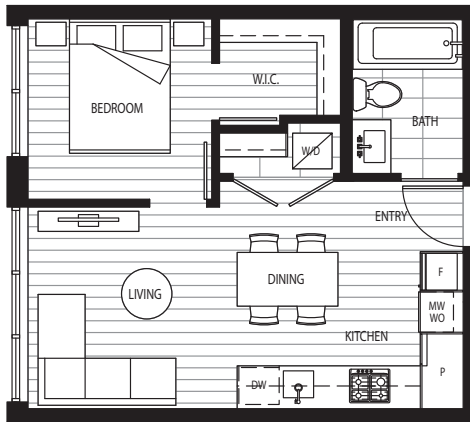

Primrose

On Queen Elizabeth Park

Building A | Unit 310 & 410 | Plan H | 1 Bedroom | View N | 463 sf

LEVEL 3

LEVEL 4

NORTH