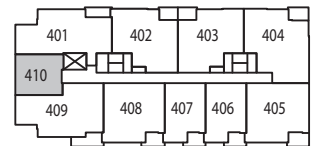

Primrose

On Queen Elizabeth Park

Building A | Unit 310 & 410 | Plan H | 1 Bedroom | View N | 463 sf

LEVEL 3

LEVEL 4

NORTH