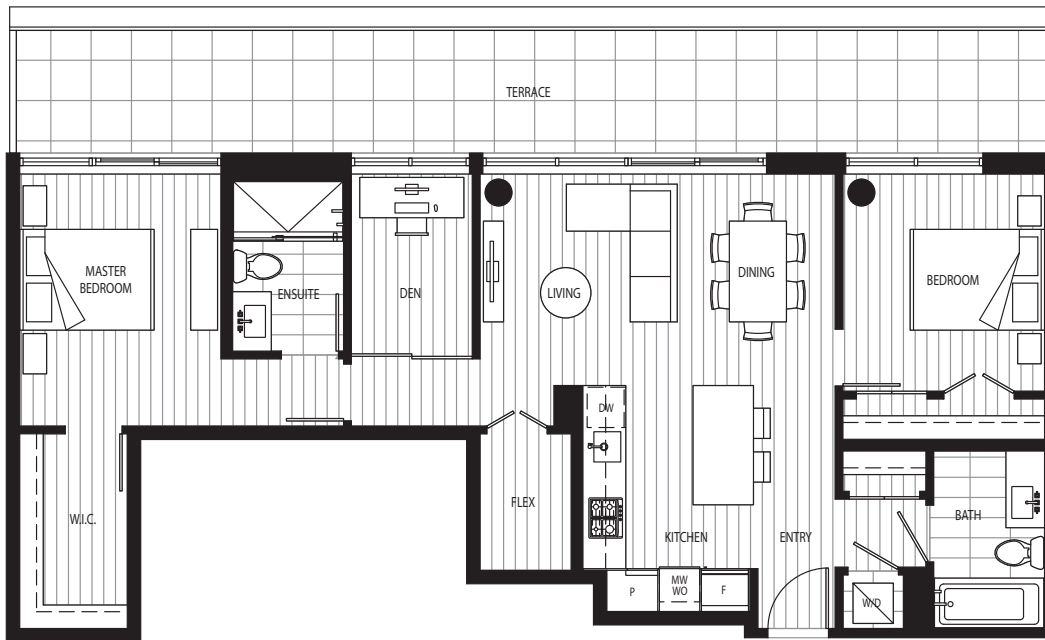

Primrose

On Queen Elizabeth Park

Building A | Unit 501 | Plan P1 | 2 Bedroom + Den | View E | 1,055 sf

LEVEL 5