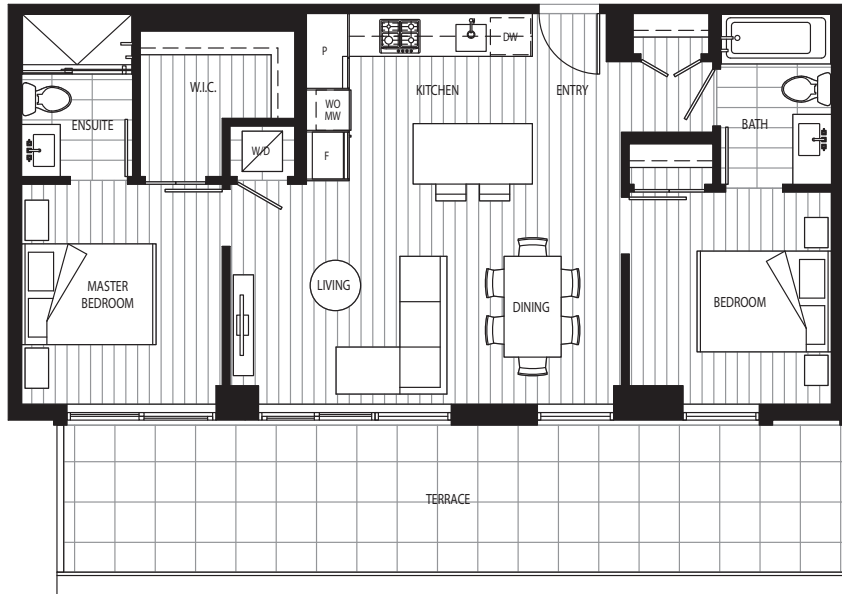

Primrose

On Queen Elizabeth Park

Building A | Unit A503 | Plan P3 | 2 Bedroom | View W | 842 sf

LEVEL 5