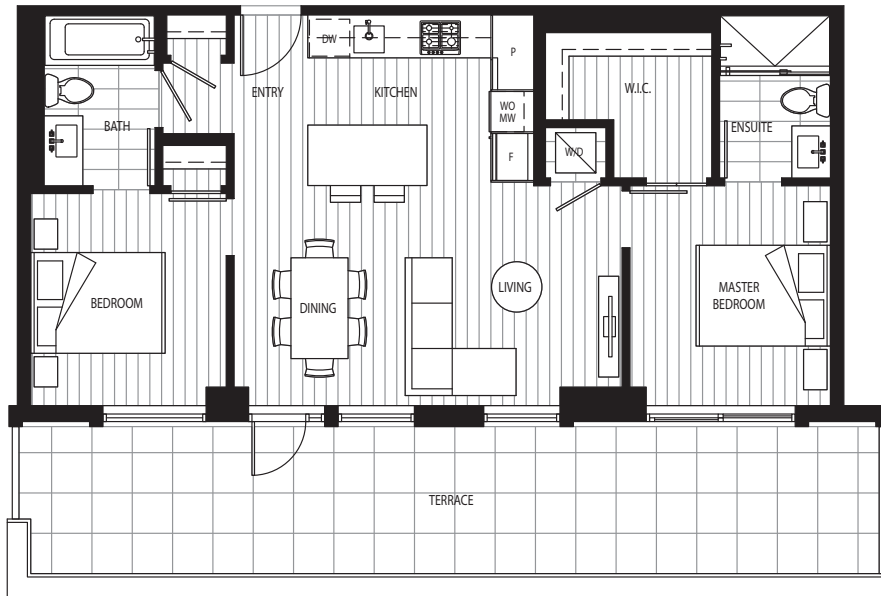

Primrose

On Queen Elizabeth Park

Building A | Unit 504 | Plan P4 | 2 Bedroom | View W | 829 sf

LEVEL 5

NORTH