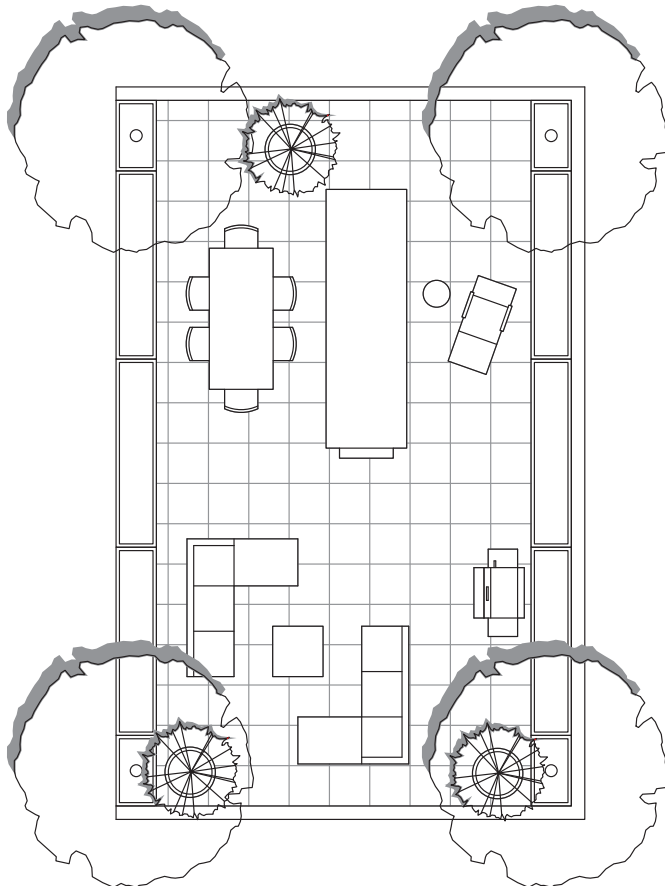

Primrose

On Queen Elizabeth Park

Building A | Unit 602 | Plan P7 | 3 Bedroom | View SE | 1,419 sf

10 ft

LEVEL 6

NORTH