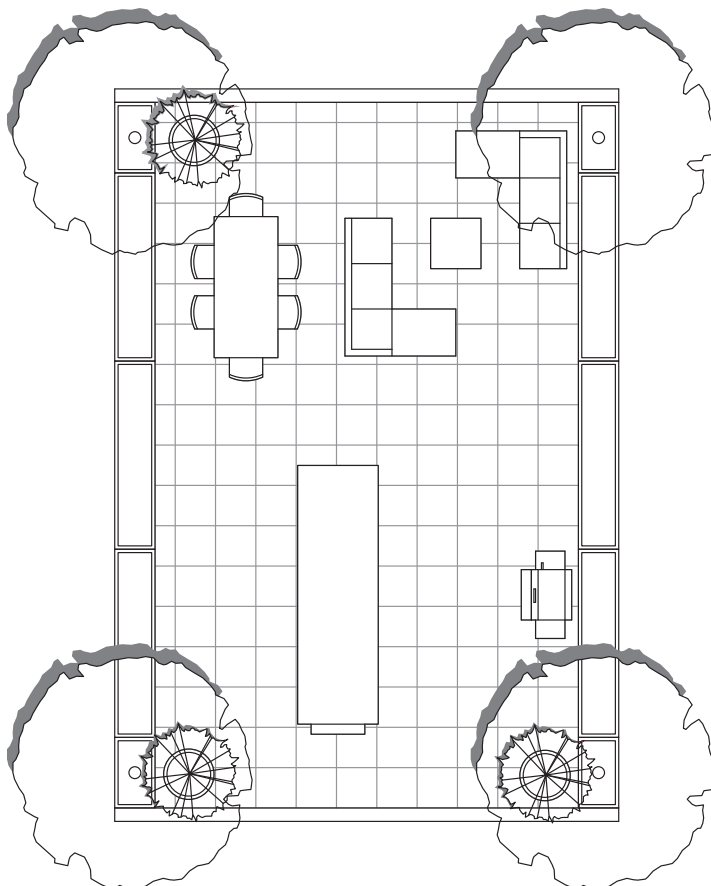

Primrose

On Queen Elizabeth Park

Building A | Unit 603 | Plan P8 | 2 Bedroom | View W | 842 sf

LEVEL 6

NORTH