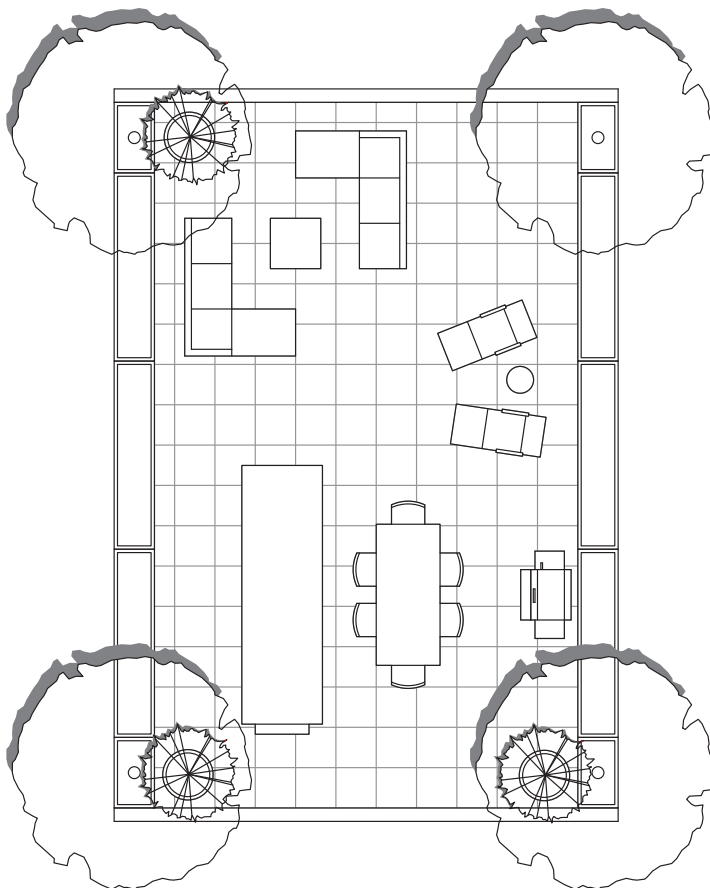

# Primrose

On Queen Elizabeth Park

Building A | Unit 604 | Plan P9 | 2 Bedroom | View W | 829 sf

LEVEL 6

NORTH