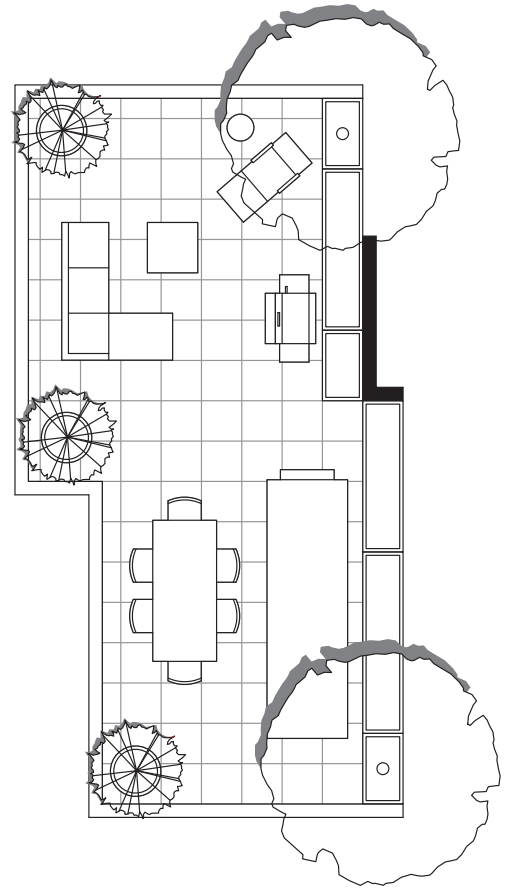

# Primrose

On Queen Elizabeth Park

Building A | Unit 605 | Plan P10 | 3 Bedroom + Den | View ENW | 1,719 sf

LEVEL 6

NORTH