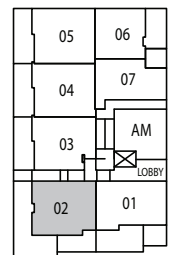

Primrose

On Queen Elizabeth Park

Building B | Unit 102 | Plan TH D | 3 Bedroom + Flex | View NW | 1,662 sf

upper floor

GROUND LEVEL NORTH

lower floor