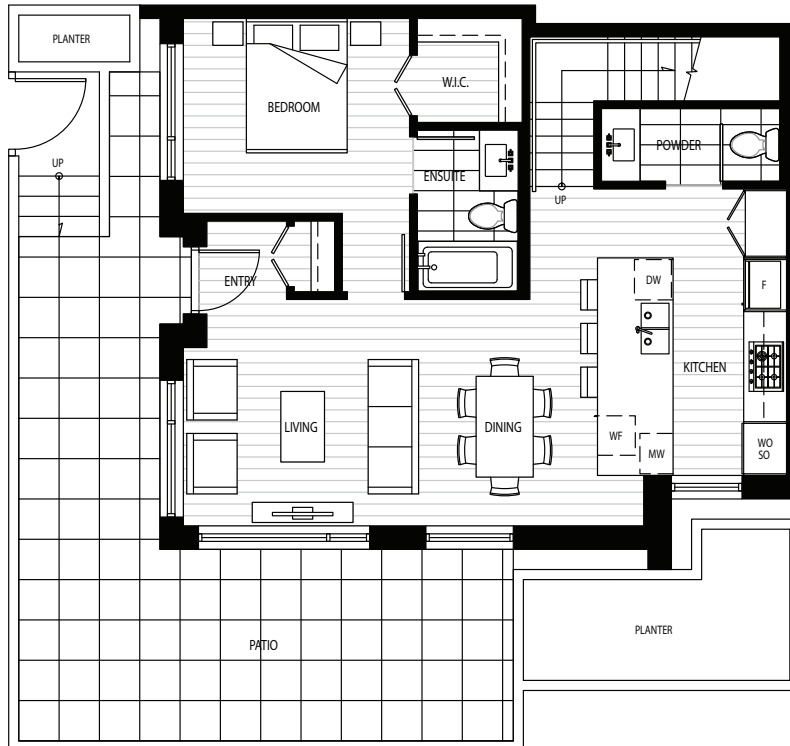

Primrose

On Queen Elizabeth Park

Building B | Unit 102 | Plan TH D | 3 Bedroom + Flex | View NW | 1,662 sf

upper floor

GROUND LEVEL NORTH

lower floor