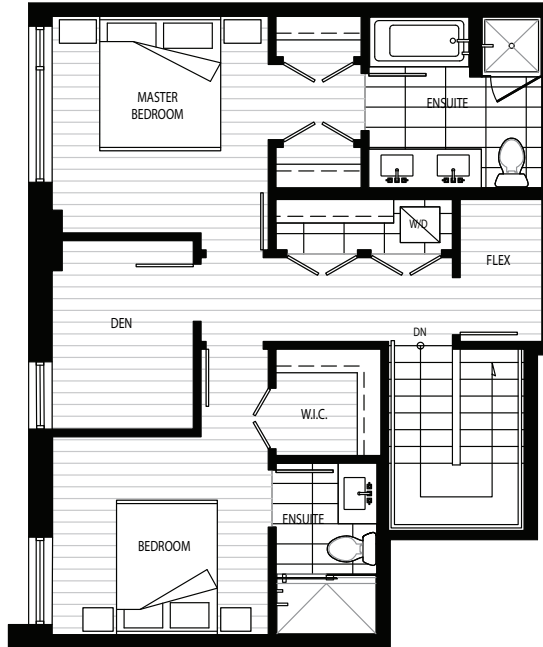

Primrose

On Queen Elizabeth Park

Building B | Unit 103 | Plan TH C3 | 3 Bedroom + Den | View N | 1,526 sf

upper floor

lower floor

GROUND LEVEL NORTH