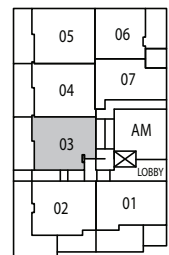

Primrose

On Queen Elizabeth Park

Building B | Unit 103 | Plan TH C3 | 3 Bedroom + Den | View N | 1,526 sf

upper floor

lower floor

GROUND LEVEL NORTH