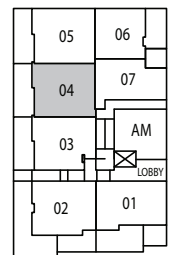

Primrose

On Queen Elizabeth Park

Building B | Unit 104 | Plan TH C2 | 3 Bedroom + Flex | View N | 1,570 sf

upper floor

lower floor

GROUND LEVEL NORTH