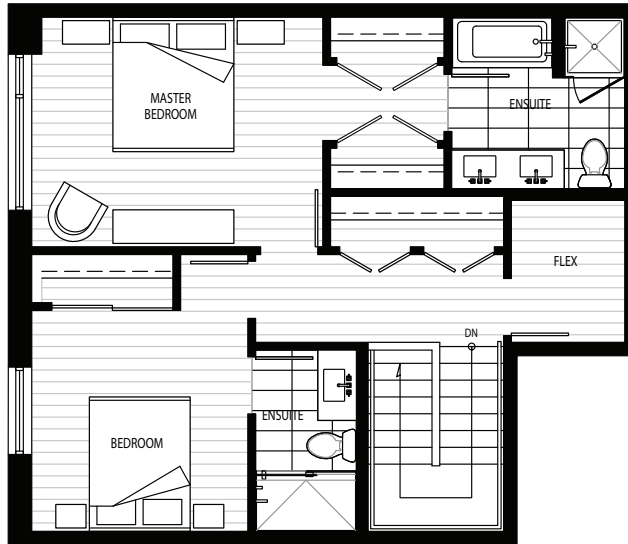

Primrose

On Queen Elizabeth Park

Building B | Unit 104 | Plan TH C2 | 3 Bedroom + Flex | View N | 1,570 sf

upper floor

lower floor

GROUND LEVEL NORTH