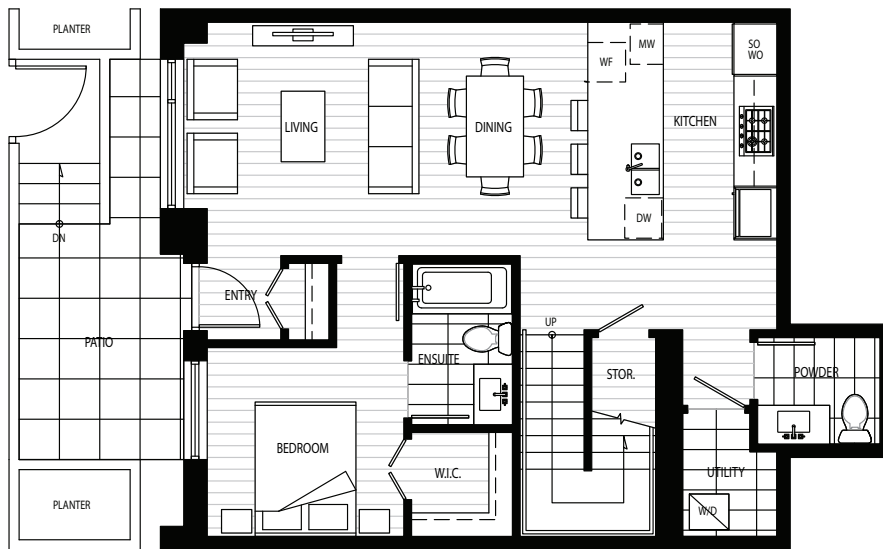

Primrose

On Queen Elizabeth Park

Building B | Unit 104 | Plan TH C2 | 3 Bedroom + Flex | View N | 1,570 sf

upper floor

lower floor

GROUND LEVEL NORTH