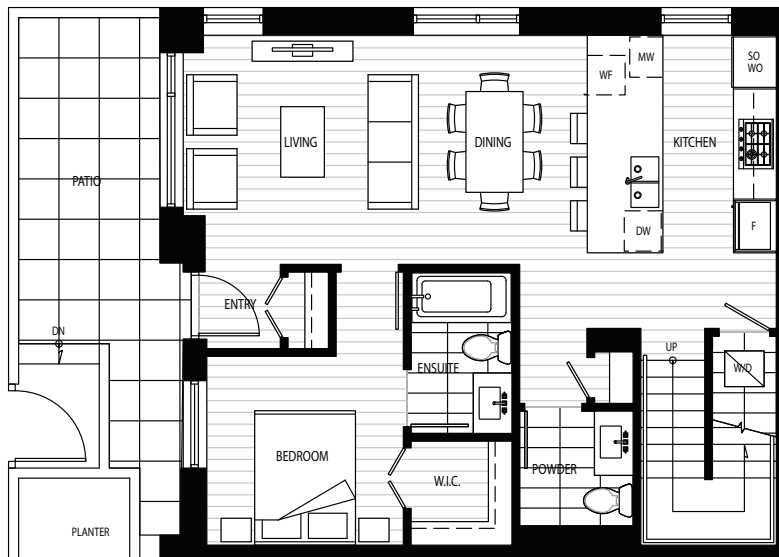

Primrose

On Queen Elizabeth Park

Building B | Unit 105 | Plan TH C1 | 3 Bedroom + Flex | View NE | 1,614 sf

upper floor

lower floor

GROUND LEVEL NORTH