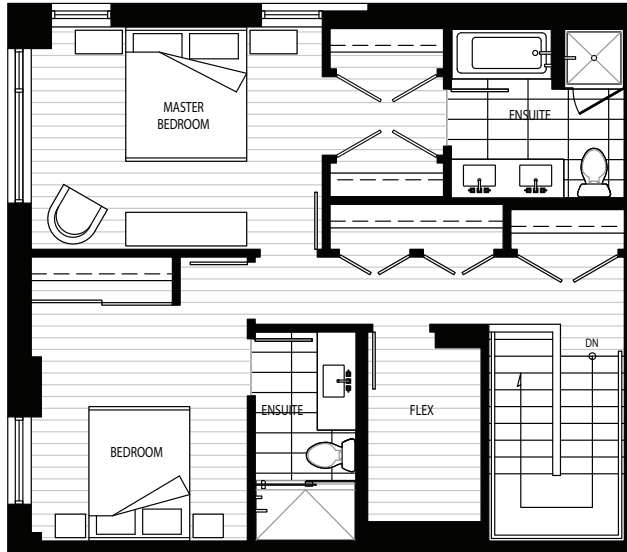

Primrose

On Queen Elizabeth Park

Building B | Unit 105 | Plan TH C1 | 3 Bedroom + Flex | View NE | 1,614 sf

upper floor

lower floor

GROUND LEVEL NORTH