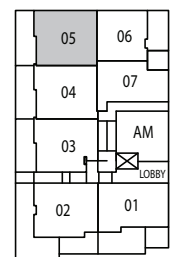

Primrose

On Queen Elizabeth Park

Building B | Unit 105 | Plan TH C1 | 3 Bedroom + Flex | View NE | 1,614 sf

upper floor

lower floor

GROUND LEVEL NORTH