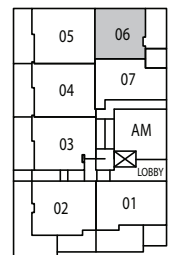

Primrose

On Queen Elizabeth Park

Building B | Unit 106 | Plan TH B | 2 Bedroom | View E | 1,188 sf

upper floor

lower floor

GROUND LEVEL NORTH