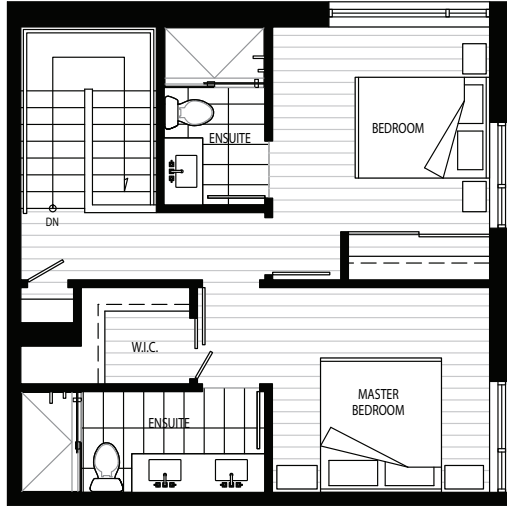

Primrose

On Queen Elizabeth Park

Building B | Unit 106 | Plan TH B | 2 Bedroom | View E | 1,188 sf

upper floor

lower floor

GROUND LEVEL NORTH