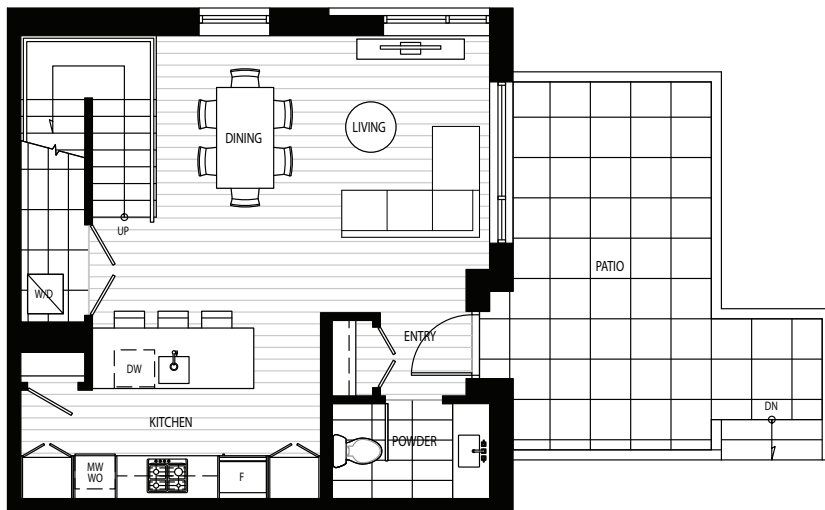

Primrose

On Queen Elizabeth Park

Building B | Unit 106 | Plan TH B | 2 Bedroom | View E | 1,188 sf

upper floor

lower floor

GROUND LEVEL NORTH