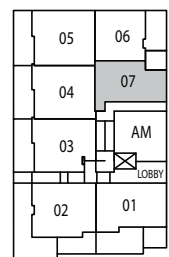

Primrose

On Queen Elizabeth Park

Building B | Unit 107 | Plan G4 | 1 Bedroom + Flex | View S | 642 sf

GROUND LEVEL NORTH