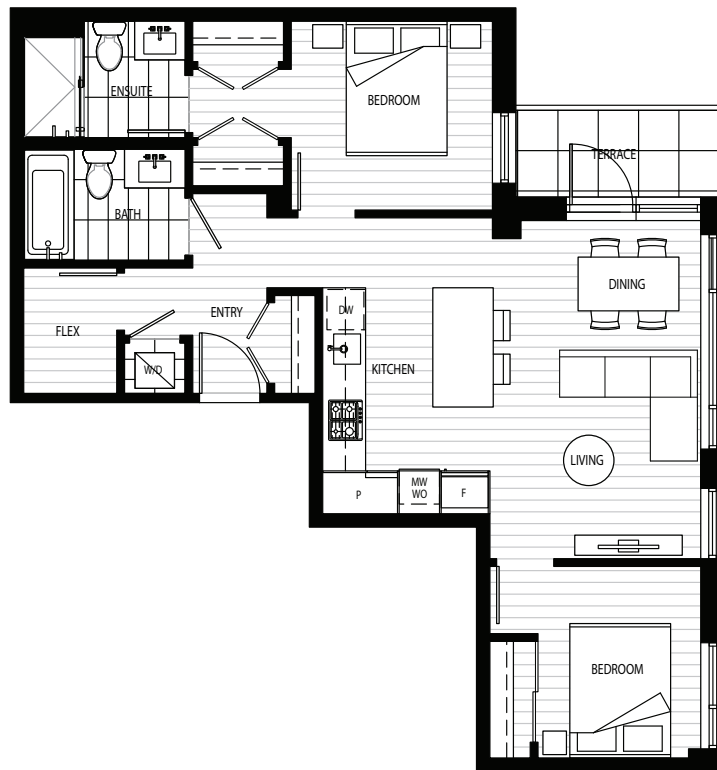

Primrose

On Queen Elizabeth Park

Building B | Unit 202 | Plan G2 | 2 Bedroom + Flex | View S | 827 sf

LEVEL 2

NORTH