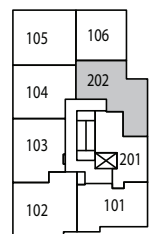

Primrose

On Queen Elizabeth Park

Building B | Unit 202 | Plan G2 | 2 Bedroom + Flex | View S | 827 sf

LEVEL 2

NORTH