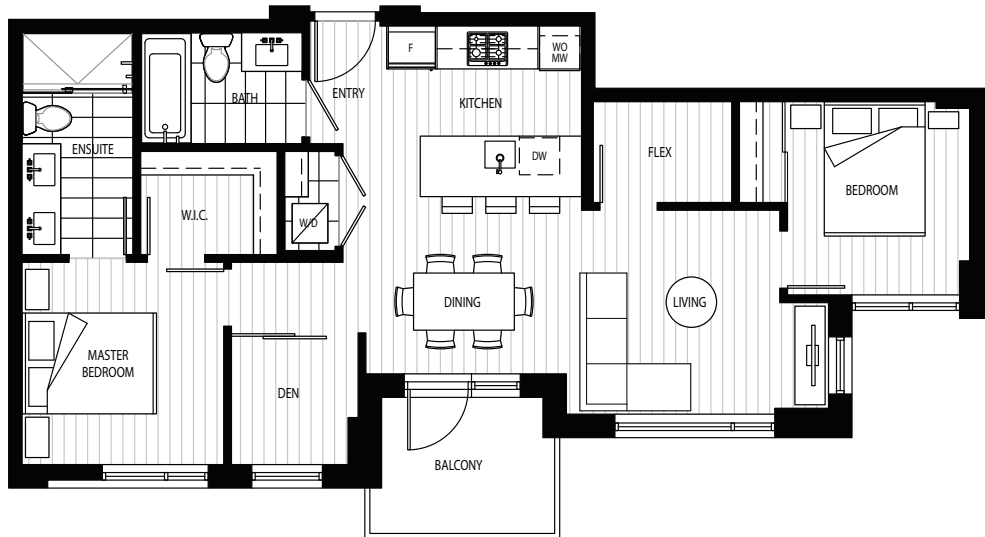

# Primrose

On Queen Elizabeth Park

Building B | Unit 402 | Plan K | 2 Bedroom + Den | View SW | 887 sf

LEVEL 4 NORTH