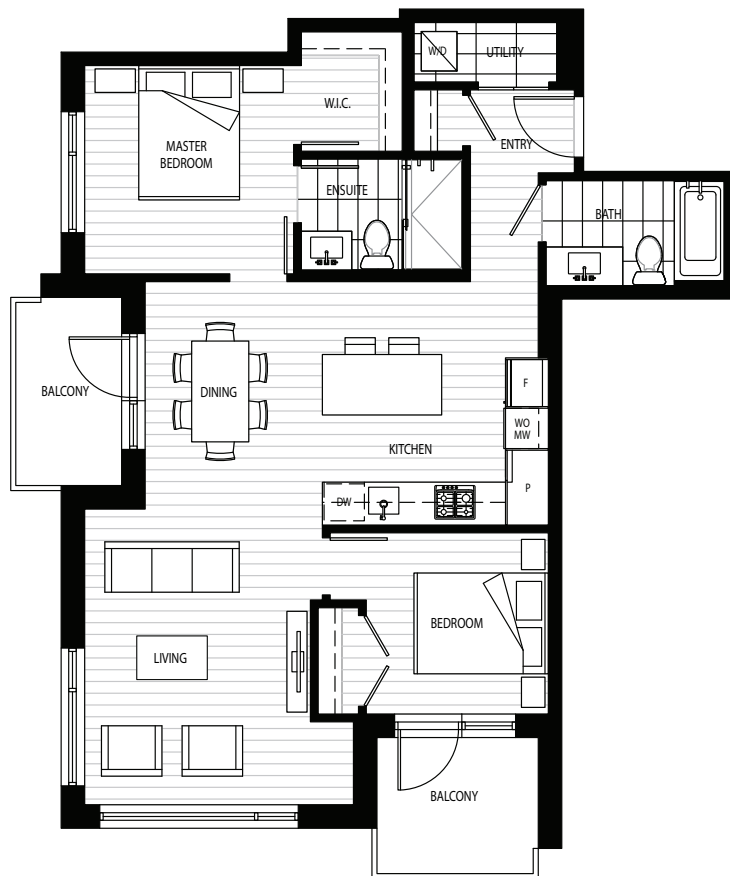

Primrose

On Queen Elizabeth Park

Building B | Unit 403 | Plan L | 2 Bedroom | View NW | 931 sf

LEVEL 4 NORTH