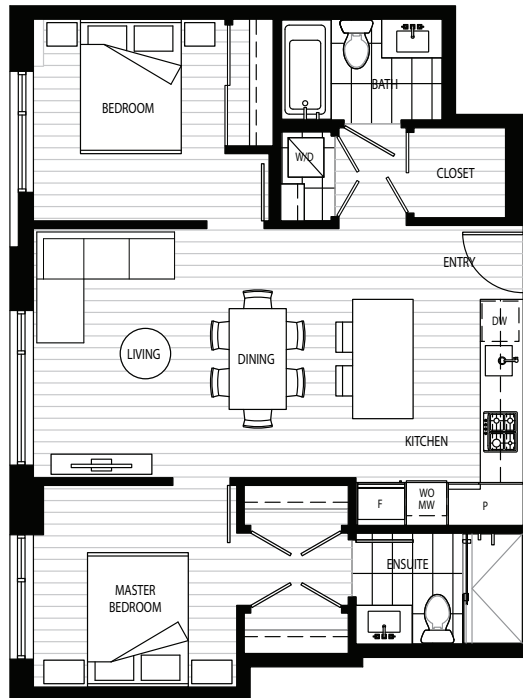

# Primrose

On Queen Elizabeth Park

Building B | Unit 404 | Plan B2 | 2 Bedroom | View N | 813 sf

LEVEL 4 NORTH