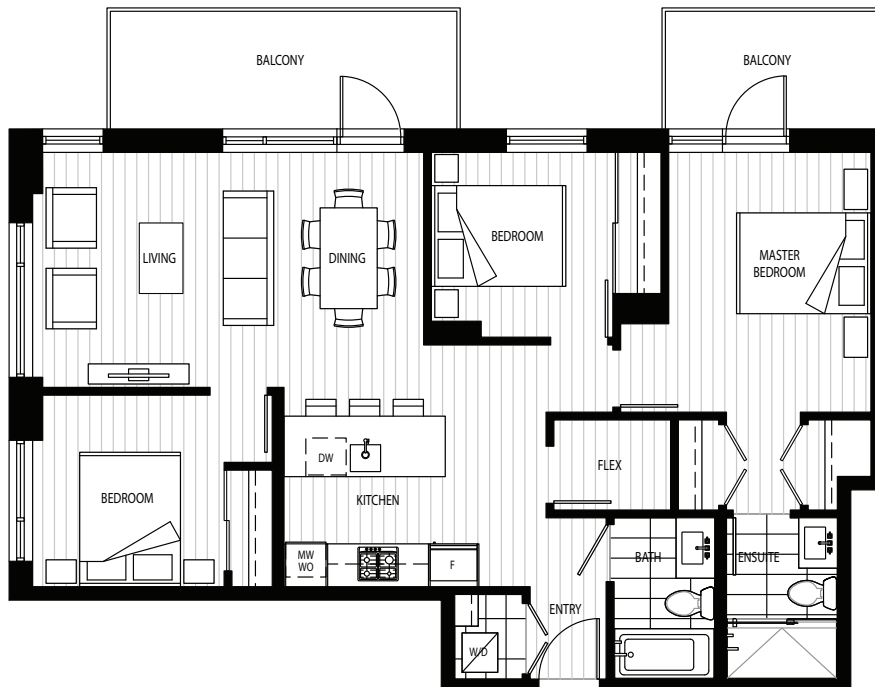

# Primrose

On Queen Elizabeth Park

Building B | Unit 405 | Plan M | 3 Bedroom + Flex | View NE | 1,054 sf

LEVEL 4

NORTH