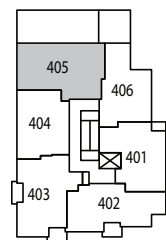

# Primrose

On Queen Elizabeth Park

Building B | Unit 405 | Plan M | 3 Bedroom + Flex | View NE | 1,054 sf

LEVEL 4

NORTH