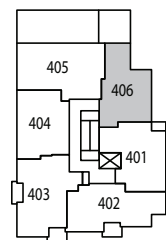

# Primrose

On Queen Elizabeth Park

Building B | Unit 406 | Plan N | 2 Bedroom | View SE | 797 sf

LEVEL 4

NORTH