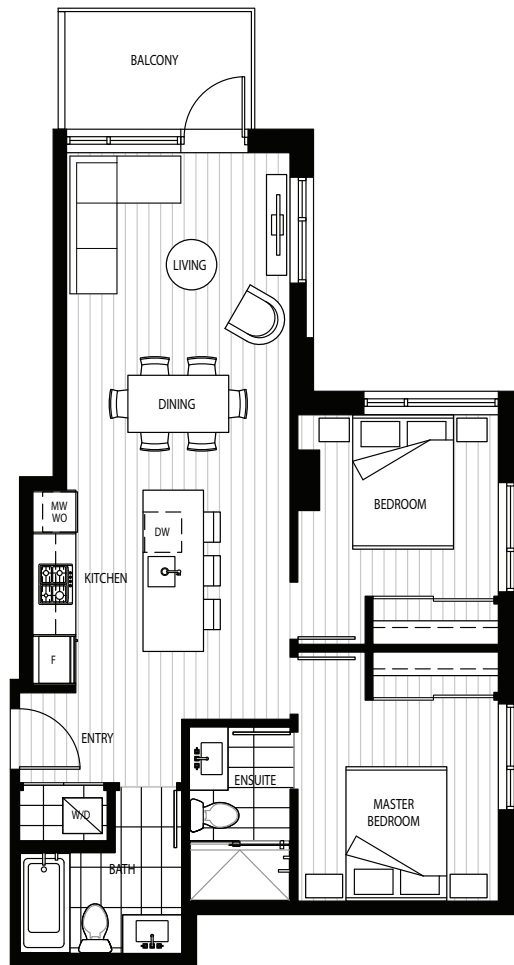

# Primrose

On Queen Elizabeth Park

Building B | Unit 406 | Plan N | 2 Bedroom | View SE | 797 sf

LEVEL 4

NORTH