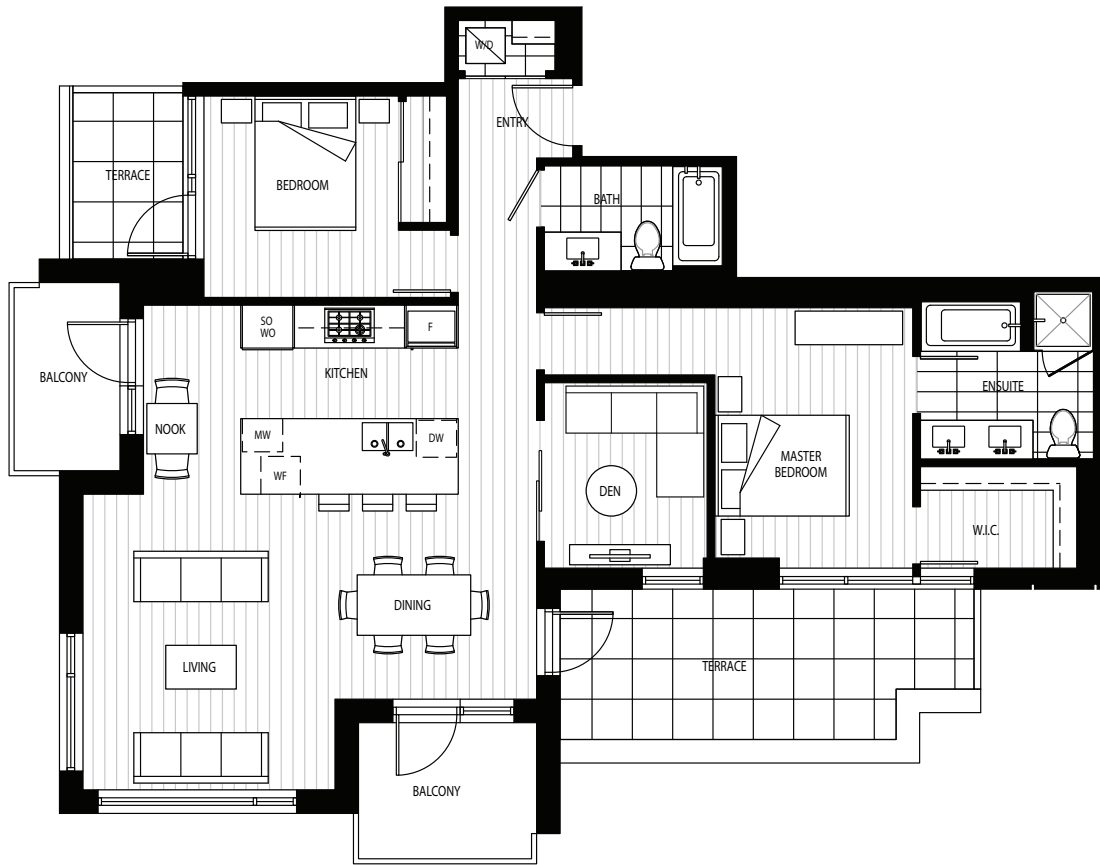

Primrose

On Queen Elizabeth Park

Building B | Unit 502 | Plan Q | 2 Bedroom + Den | View NW | 1,211 sf

LEVEL 5

NORTH