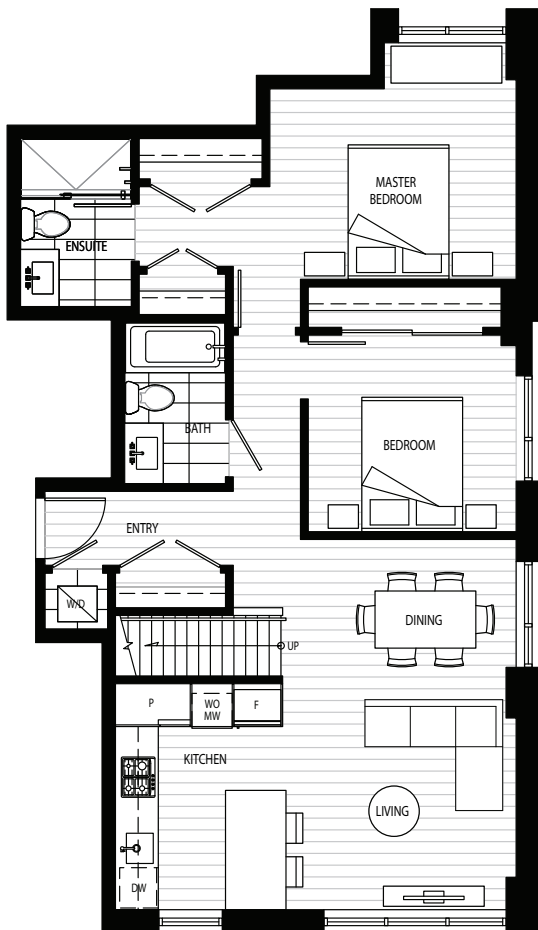

Primrose

On Queen Elizabeth Park

Building B | Unit 601 | Plan S1 | 2 Bedroom | View SW | 958 sf

LEVEL 6 NORTH