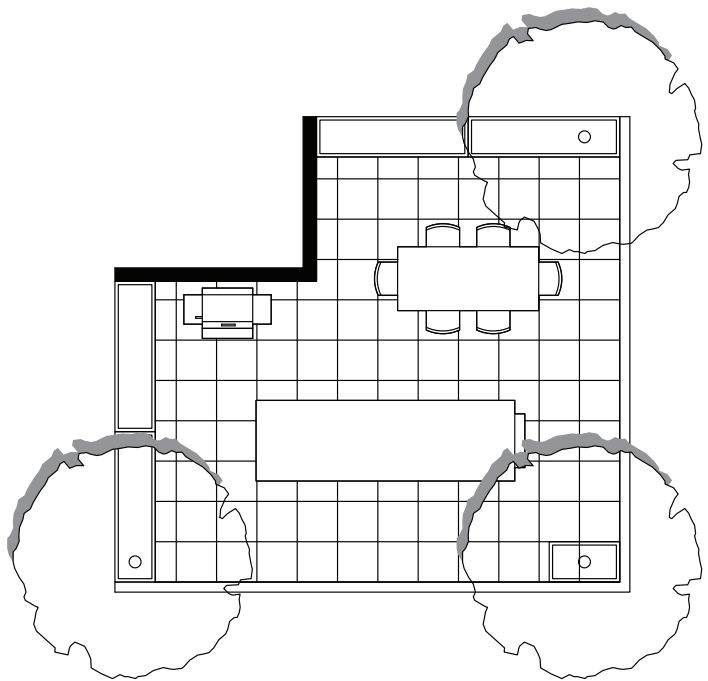

Primrose

On Queen Elizabeth Park

Building B | Unit 601 | Plan S1 | 2 Bedroom | View SW | 958 sf

LEVEL 6 NORTH