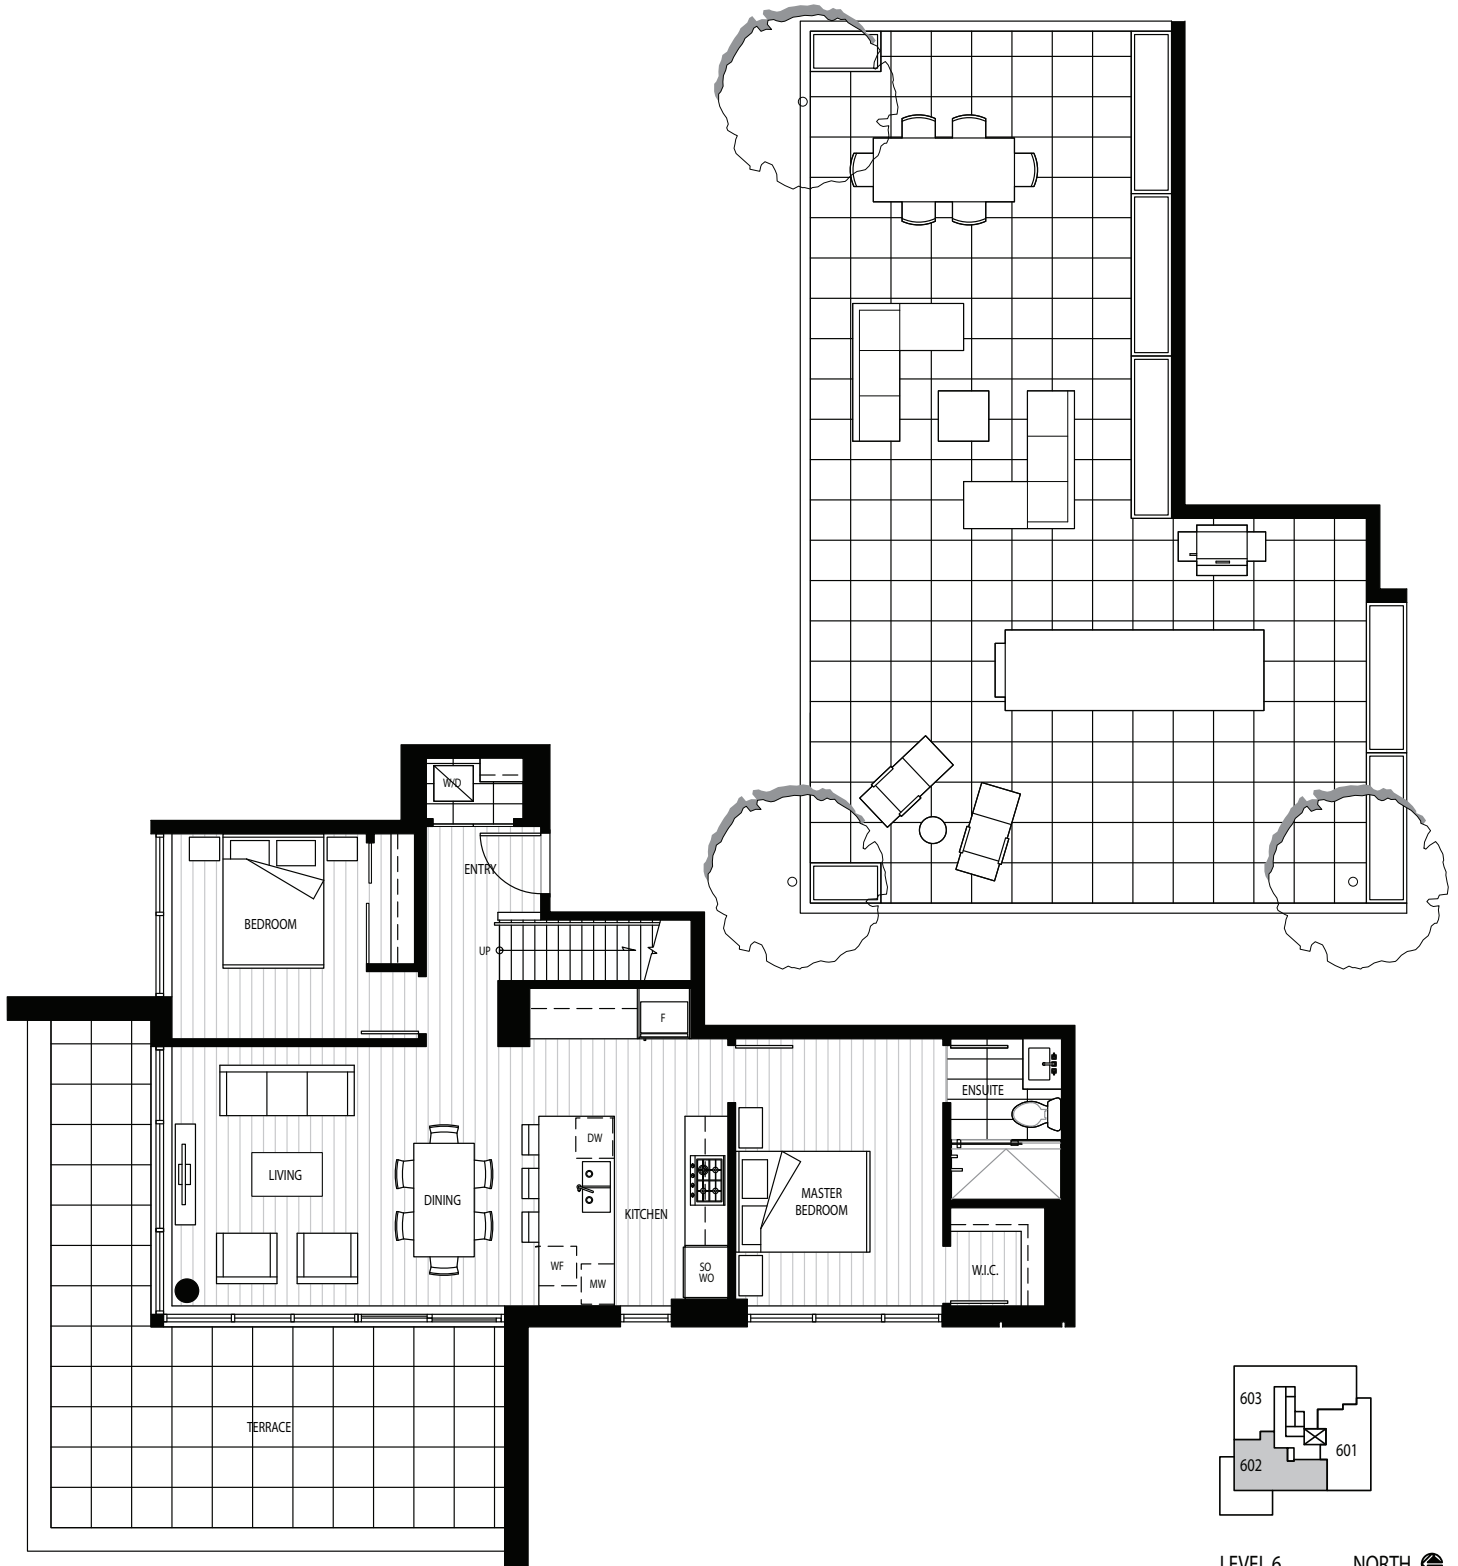

Primrose

On Queen Elizabeth Park

Building B | Unit 602 | Plan T | 2 Bedroom | View NW | 925 sf

LEVEL 6 NORTH