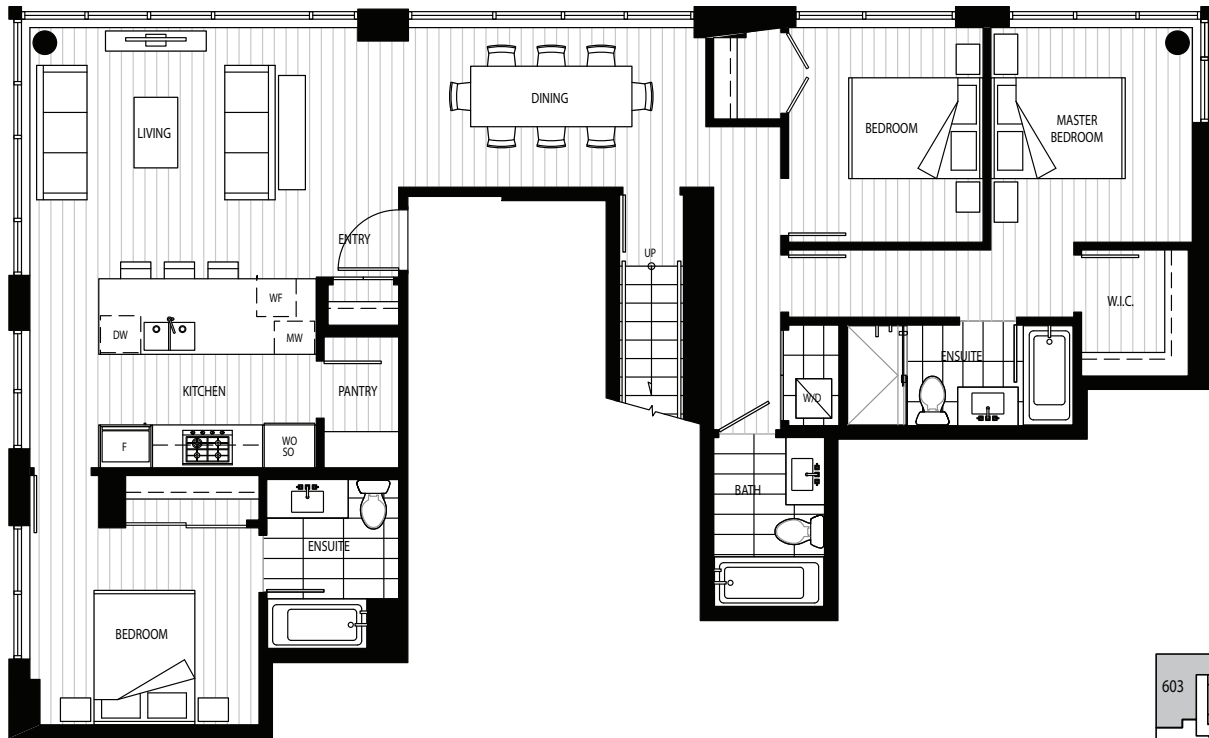

Primrose

On Queen Elizabeth Park

Building B | Unit 603 | Plan R1 | 3 Bedroom | View NES | 1,386 sf

LEVEL 6

NORTH

10 ft