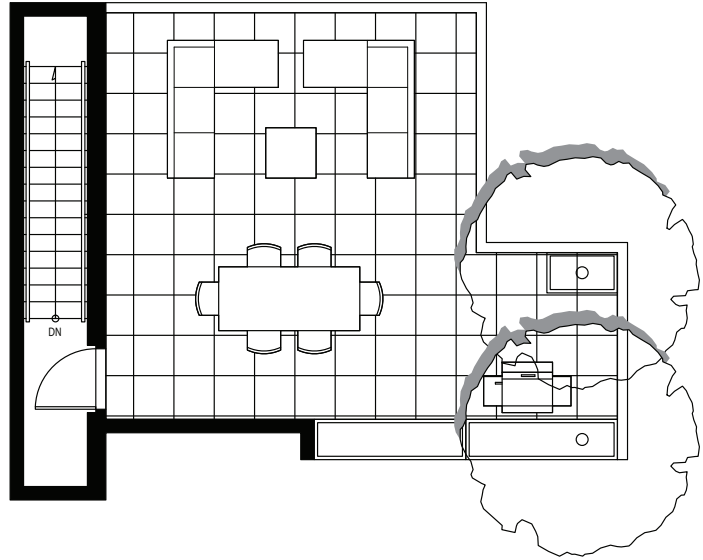

Primrose

On Queen Elizabeth Park

Building B | Unit 603 | Plan R1 | 3 Bedroom | View NES | 1,386 sf

LEVEL 6

NORTH

10 ft