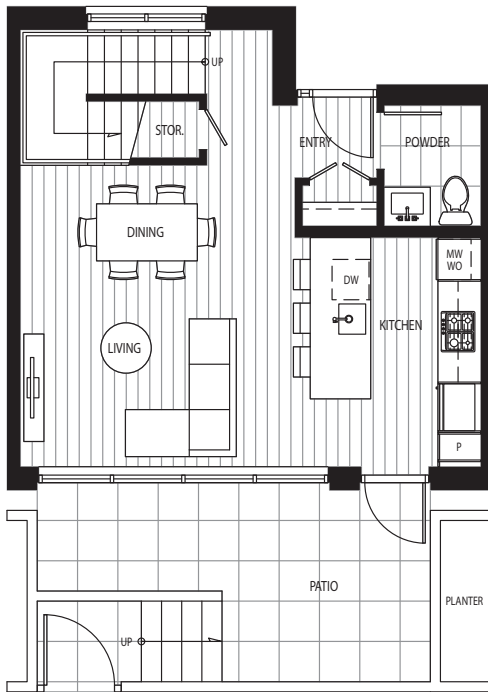

Primrose

On Queen Elizabeth Park

Building C | Unit 101, 102, 103 & 104 | THA | 2 Bedroom | View E | 1,096 - 1,111 sf

lower floor